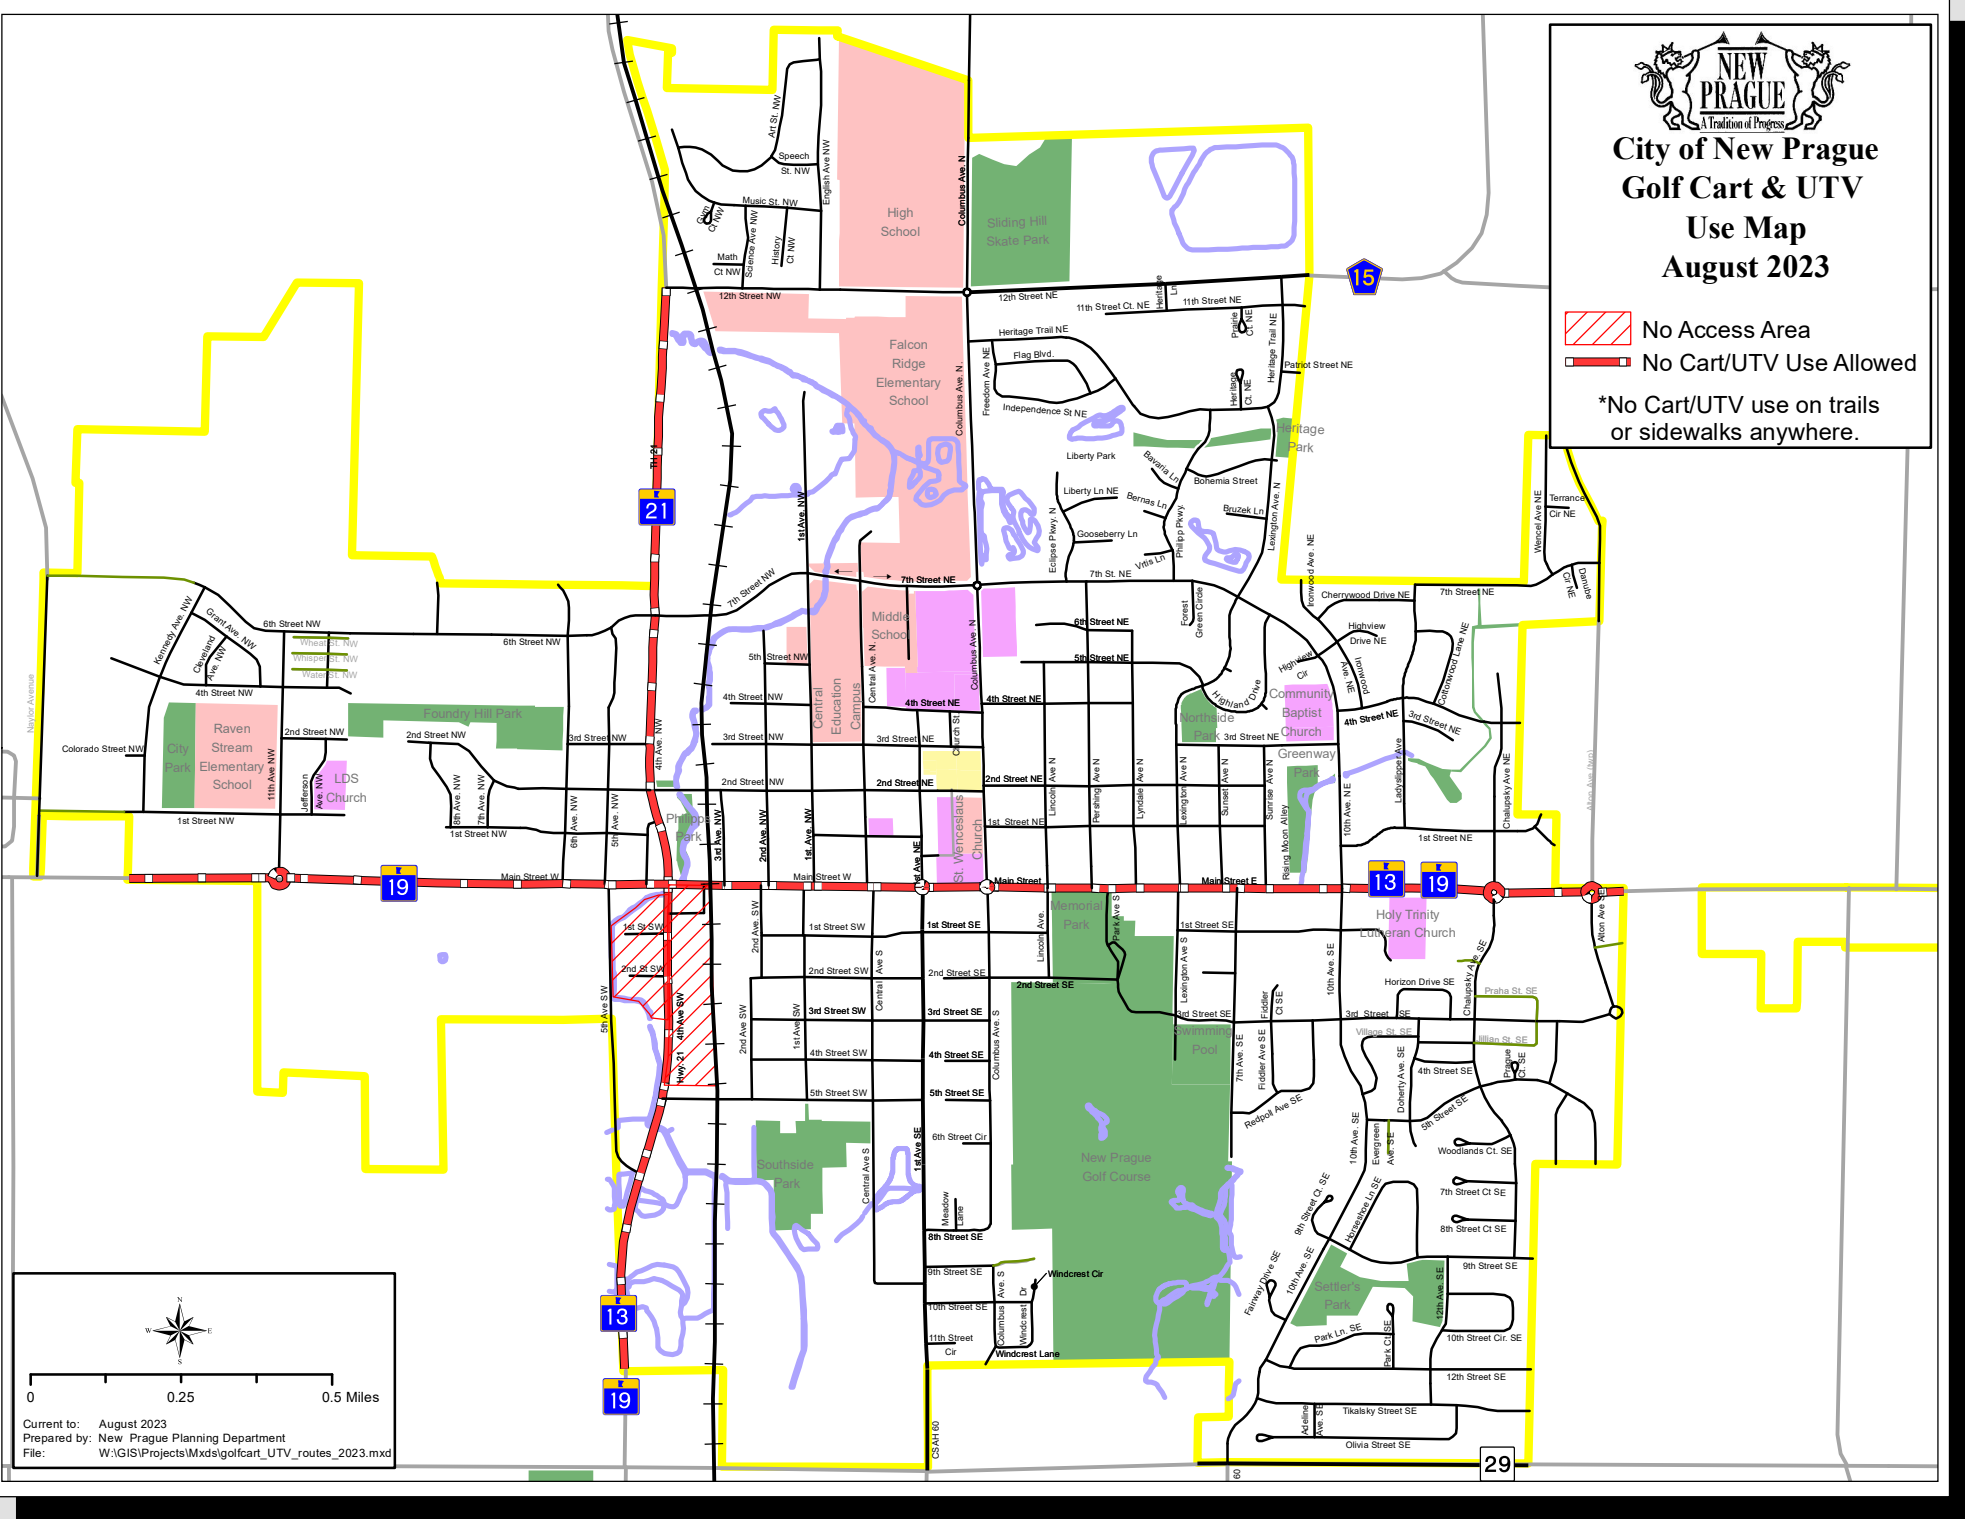

City of New Prague Golf Cart & UTV Use Map August 2023

-  No Access Area
 -  No Cart/UTV Use Allowed
- *No Cart/UTV use on trails or sidewalks anywhere.

Current to: August 2023
Prepared by: New Prague Planning Department
File: W:\GIS\Projects\Ixdsgolfgcart_UTV_routes_2023.mxd